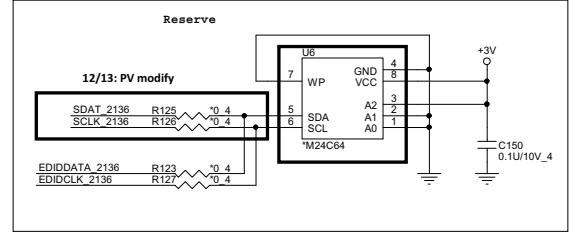

RTD2136S Power Up Sequence 24

SWR MODE	LDO MODE
Stuff L8	Stuff R86

PROJECT : R63
Quanta Computer Inc.

NB5

Size Custom
Document Number **RTD2136**
Date: Friday, December 21, 2012 Sheet 24 of 44

Rev 1A