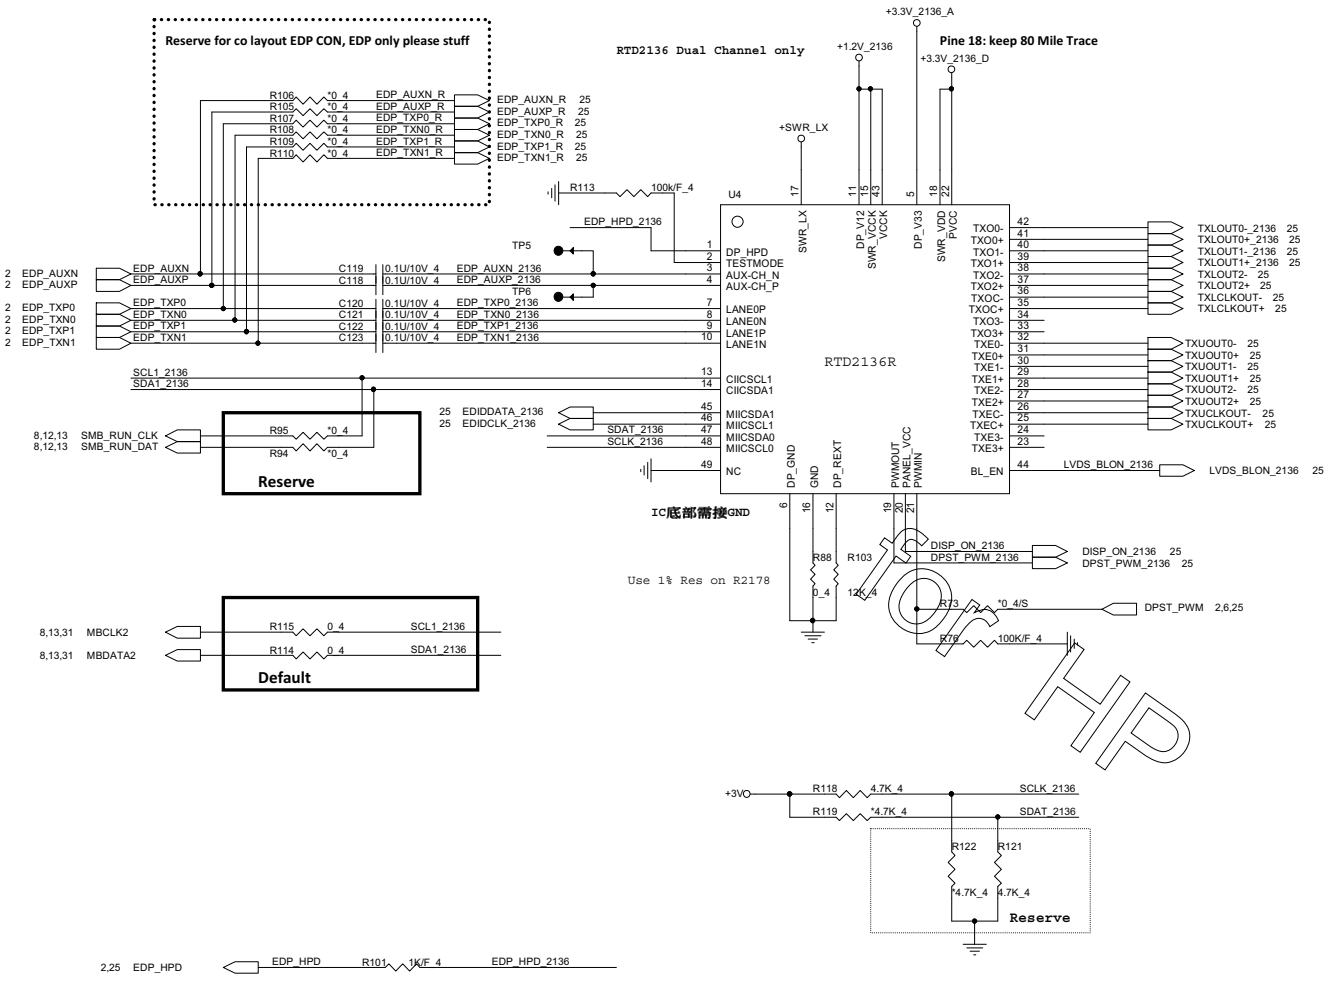

RTD2136S Power Up Sequence 24

SWR MODE	LDO MODE
Stuff L8	Stuff R86

PROJECT : R63
Quanta Computer Inc.

NB5

Size Custom
Document Number **RTD2136**
Date: Friday, December 21, 2012 Sheet 24 of 44

Rev 1A