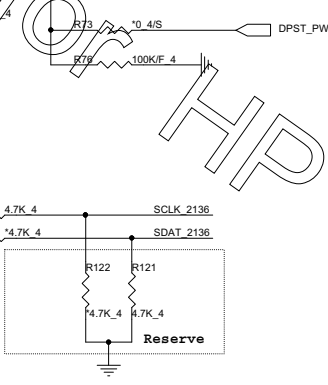

RTD2136S Power Up Sequence 24

SWR MODE	LDO MODE
Stuff L8	Stuff R86

PROJECT : R63
Quanta Computer Inc.

NB5

Size Custom
Document Number **RTD2136**
Date: Friday, December 21, 2012 Sheet 24 of 44

Rev 1A