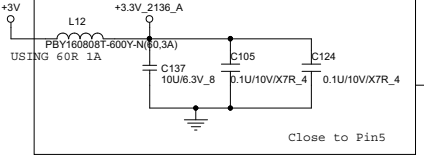

RTD2136S Power Up Sequence 24

SWR MODE	LDO MODE
Stuff L8	Stuff R86

PROJECT : R63
Quanta Computer Inc.

NB5

Size Custom
Document Number **RTD2136**
Date: Friday, December 21, 2012 Sheet 24 of 44

Rev 1A