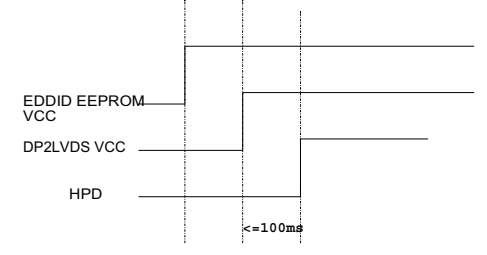

RTD2136S Power Up Sequence 24

SWR MODE	LDO MODE
Stuff L8	Stuff R86

PROJECT : R63
Quanta Computer Inc.

NB5

Size Custom
Document Number **RTD2136**
Date: Friday, December 21, 2012 Sheet 24 of 44

Rev 1A