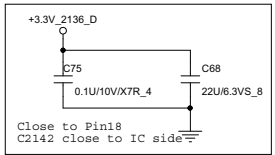

RTD2136S Power Up Sequence 24

SWR MODE	LDO MODE
Stuff L8	Stuff R86

PROJECT : R63
Quanta Computer Inc.

NB5

Size Custom
Document Number **RTD2136**
Date: Friday, December 21, 2012 Sheet 24 of 44

Rev 1A