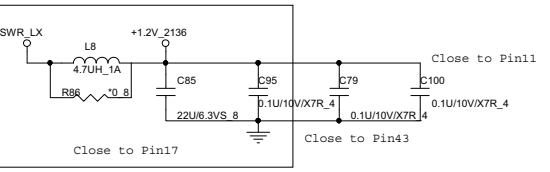

RTD2136S Power Up Sequence 24

SWR MODE	LDO MODE
Stuff L8	Stuff R86

PROJECT : R63
Quanta Computer Inc.

NB5

Size Custom
Document Number **RTD2136**
Date: Friday, December 21, 2012 Sheet 24 of 44

Rev 1A